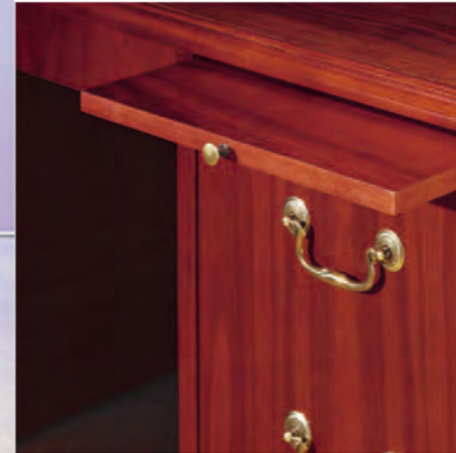

EXECUTIVE OFFICE >>

Kick it up a notch with a table desk. An affordable, elegant alternative to the traditional work surface.

MAGNUS 1200

AGELESS tradition

<< EXECUTIVE OFFICE

Magnus is the perfect solution for start-ups, small to medium sized offices and entrepreneurs needing great furniture style at a great furniture price.

< MARK OF HERITAGE

Inwood's commitment to true craftsmanship is evident in the legacy of handcrafted quality.

EXECUTIVE CONFERENCE DESK >

Central locking center drawer.
Writing shelves. Spacious file drawers.
Convenient box drawers.
Classic, refined style.